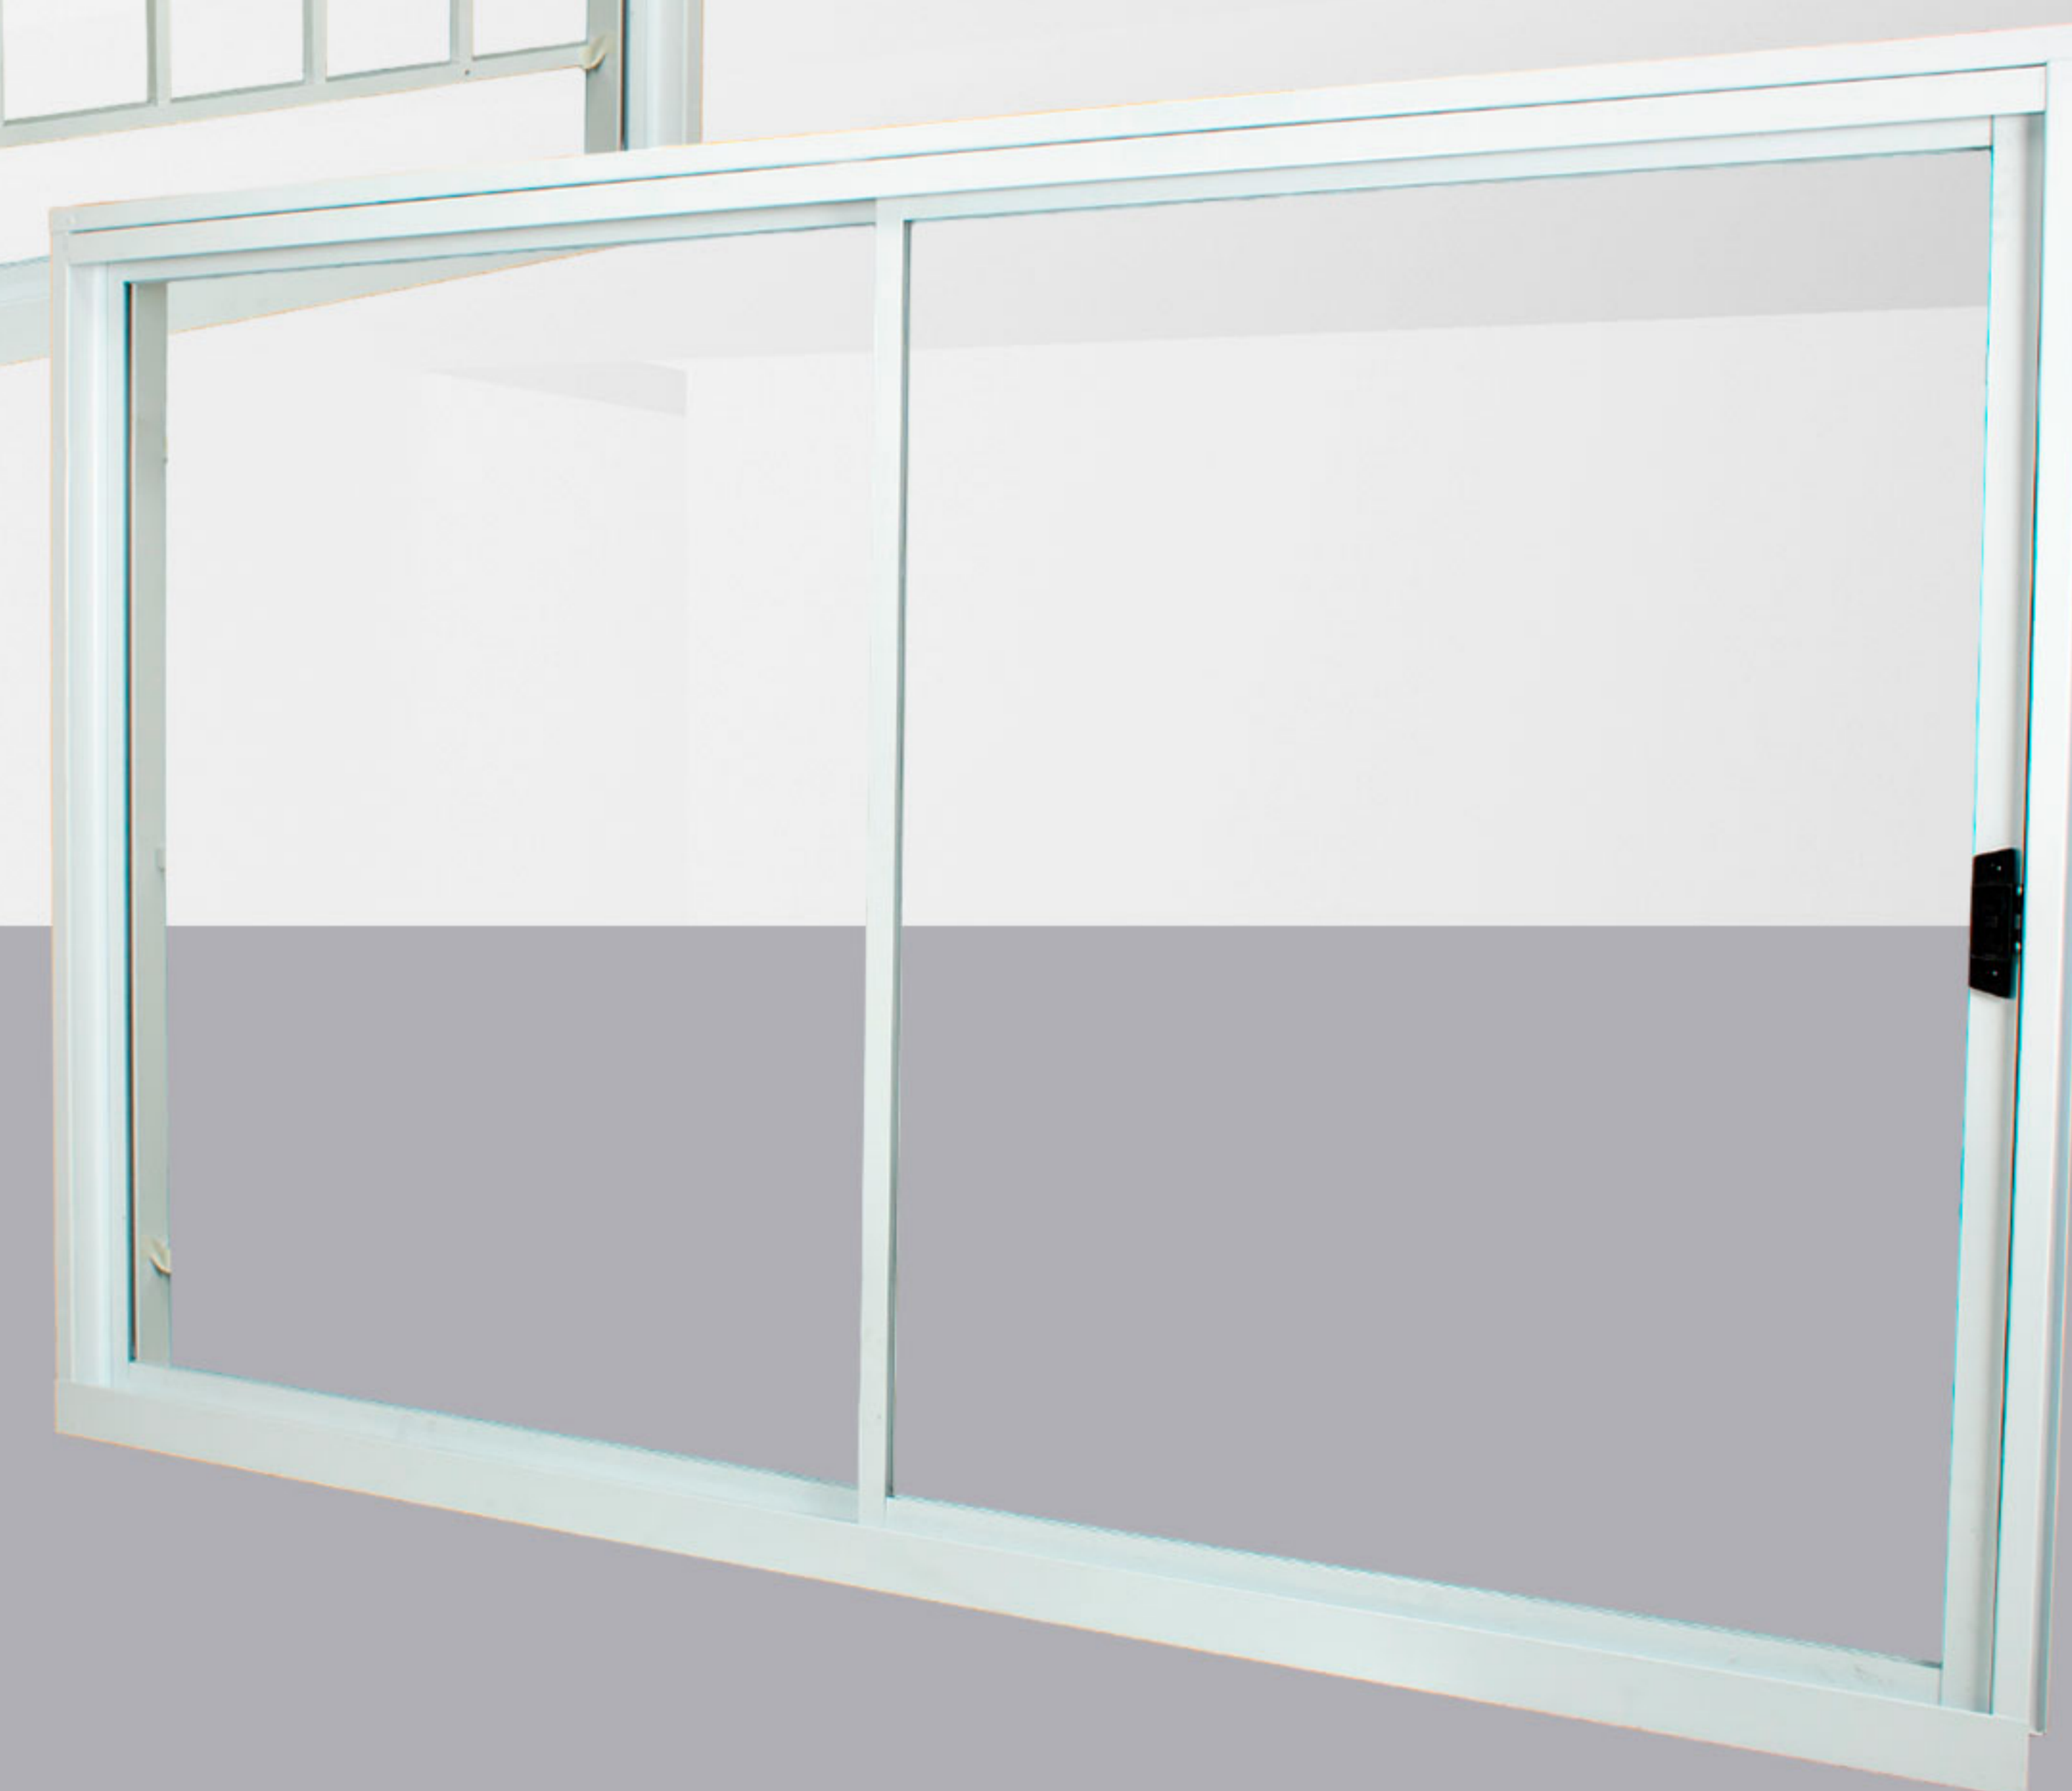

LINHA
STANDARD
ALUMÍNIO CRV

JANELA 4 FOLHAS SEM GRADE

CÓDIGO	MEDIDA	VIDRO
997631	100x100x12	LS
997815	120x100x12	LS
997816	150x100x12	LS
998233	200x100x12	LS
998323	100x100x14	LS
998324	120x100x14	LS
998325	150x100x14	LS
998326	200x100x14	LS

JANELA 4 FOLHAS COM GRADE

CÓDIGO	MEDIDA	VIDRO
997817	100x100x12	LS
997818	120x100x12	LS
997819	150x100x12	LS
998234	200x100x12	LS
998327	100x100x14	LS
998328	120x100x14	LS
998329	150x100x14	LS
998330	200x100x14	LS

JANELA 2 FOLHAS (1 FIXA) SEM GRADE

CÓDIGO	MEDIDA	VIDRO
997630	100x100x12	LS
997820	120x100x12	LS
997822	150x100x12	LS
998317	100x100x14	LS
998318	120x100x14	LS
998319	150x100x14	LS

JANELA 2 FOLHAS (1 FIXA) COM GRADE

CÓDIGO	MEDIDA	VIDRO
997823	100x100x12	LS
997824	120x100x12	LS
997825	150x100x12	LS
998320	100x100x14	LS
998321	120x100x14	LS
998322	150x100x14	LS